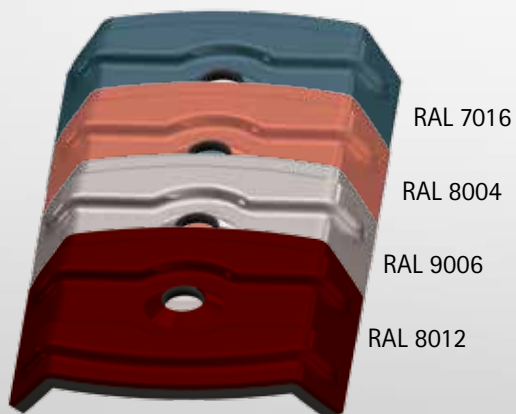

NEW

The new REISSER saddle washers

more stable // improved protection for your roof // optimum fit

No accumulation of dirt
because of the curvature

REISSER-Schraubentechnik GmbH
Fritz-Müller-Str. 10 • D- 74653 Ingelfingen-Criesbach
Fon: + 49 7940/127-160 • Fax: + 49 7940/127- 123
produktion@reisser-screws.com • www.reisser-screws.com

The new REISSER saddle washers

more stable // improved protection for your roof // optimum fit

also available in RAL-colours

example illustrations

for corrugated and trapezoidal profiles