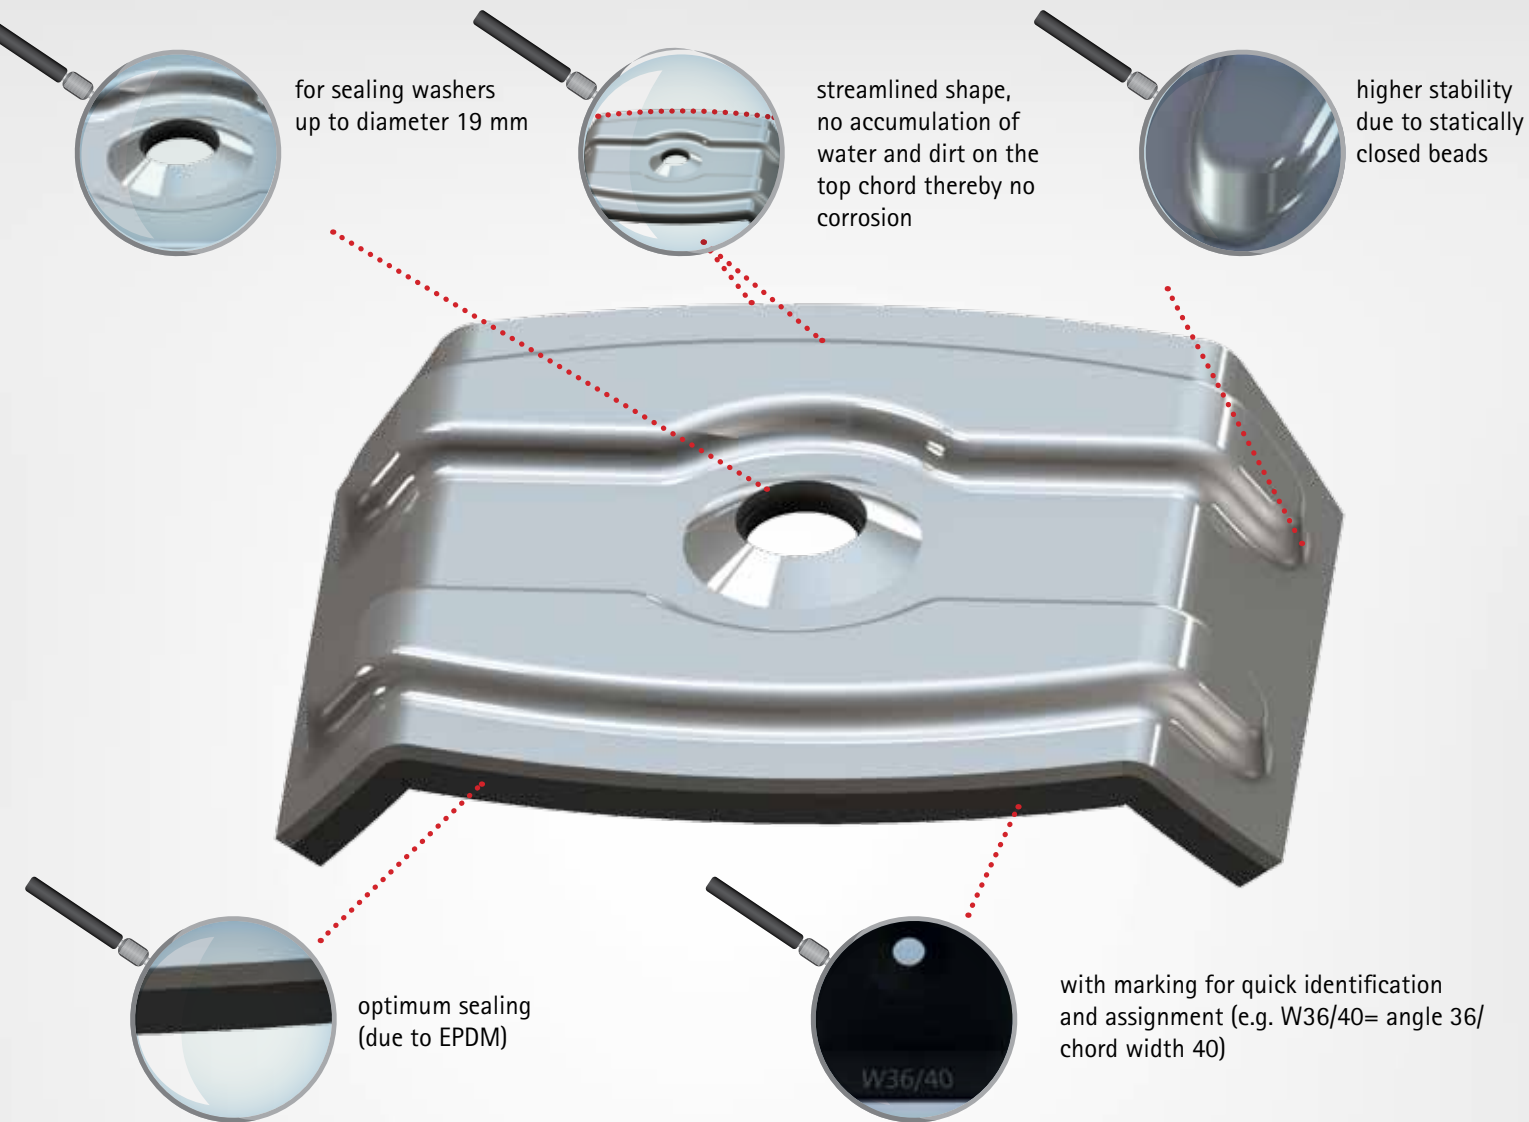

NEW

The new REISSER saddle washers

more stable // improved protection for your roof // optimum fit

No accumulation of dirt
because of the curvature

REISSER-Schraubentechnik GmbH
Fritz-Müller-Str. 10 • D- 74653 Ingelfingen-Criesbach
Fon: + 49 7940/127-160 • Fax: + 49 7940/127- 123
produktion@reisser-screws.com • www.reisser-screws.com

The new REISSER saddle washers

more stable // improved protection for your roof // optimum fit

also available in RAL-colours

example illustrations

for corrugated and trapezoidal profiles