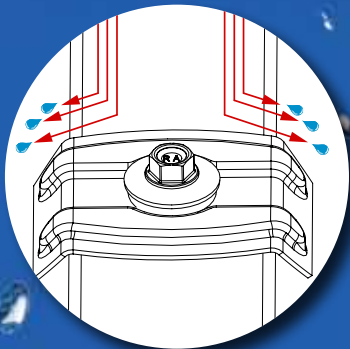

NEW

The new REISSER saddle washers

more stable // improved protection for your roof // optimum fit

No accumulation of dirt
because of the curvature

REISSER-Schraubentechnik GmbH
Fritz-Müller-Str. 10 • D- 74653 Ingelfingen-Criesbach
Fon: + 49 7940/127-160 • Fax: + 49 7940/127- 123
produktion@reisser-screws.com • www.reisser-screws.com

The new REISSER saddle washers

more stable // improved protection for your roof // optimum fit

also available in RAL-colours

example illustrations

for corrugated and trapezoidal profiles