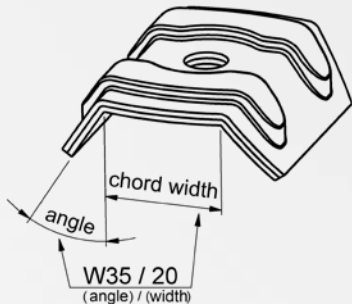

Designation	Angle in °	Chord width mm	EAN Item No. self-coloured	Pack
W15/20	15	20	4005674 65265 0 00745WA011-015020P2-1	100
W35/20	35	20	4005674 65267 4 00745WA011-035020P2-1	100
W30/23	30	23	4005674 65269 8 00745WA011-030023P2-1	100
W15/25	15	25	4005674 65271 1 00745WA011-015025P2-1	100
W27/25	27	25	4005674 65273 5 00745WA011-027025P2-1	100
W40/26	40	26	4005674 65275 9 00745WA011-040026P2-1	100
W35/28	35	28	4005674 65276 6 00745WA011-035028P2-1	100
W24/30	24	30	4005674 65277 3 00745WA011-024030P2-1	100

Please note:

Also available: lacquered in RAL.

For screws with \varnothing 10 mm and \varnothing 12 mm available on request.

The way to find the right saddle washer quick and easy? Ask for the REISSER saddle washer stencil!

REISSER saddle washer for trapezoidal profile aluminium/EPDM

- Aluminium 1 mm with EPDM sealing 2 mm
- Hole diameter 7,3 mm, saddle washer length 45 mm
- For top chord installation of steel, aluminium and plastic roofings, also PMMA acrylic glass
- Stabilizes the profile board
- Avoids pressing in of the top chord
- No accumulation of dirt due to curvature

Designation	Angle in °	Chord width mm	EAN Item No. self-coloured	Pack
W38/30	38	30	4005674 65278 0 00745WA011-038030P2-1	100
W48/33	48	33	4005674 66786 9 00745WA011-048033P2-1	100
W23/34	23	34	4005674 65279 7 00745WA011-023034P2-1	100
W33/37	33	37	4005674 65280 3 00745WA011-033037P2-1	100
W17/40	17	40	4005674 65281 0 00745WA011-017040P2-1	100
W36/40	36	40	4005674 65282 7 00745WA011-036040P2-1	100
W32/54	32	54	4005674 65283 4 00745WA011-032054P2-1	100
W22/57	22	57	4005674 65284 1 00745WA011-022057P2-1	100