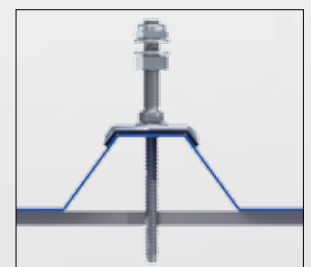

REISSER saddle washer for trapezoidal profile aluminium/EPDM

- Aluminium 1 mm with EPDM sealing 2 mm
- Hole diameter 7,3 mm, saddle washer length 45 mm
- For top chord installation of steel, aluminium and plastic roofings, also PMMA acrylic glass
- Stabilizes the profile board
- Avoids pressing in of the top chord
- No accumulation of dirt due to curvature

Designation	Angle in °	Chord width mm	EAN Item No. self-coloured	Pack
W38/30	38	30	4005674 65278 0 00745WA011-038030P2-1	100
W48/33	48	33	4005674 66786 9 00745WA011-048033P2-1	100
W23/34	23	34	4005674 65279 7 00745WA011-023034P2-1	100
W33/37	33	37	4005674 65280 3 00745WA011-033037P2-1	100
W17/40	17	40	4005674 65281 0 00745WA011-017040P2-1	100
W36/40	36	40	4005674 65282 7 00745WA011-036040P2-1	100
W32/54	32	54	4005674 65283 4 00745WA011-032054P2-1	100
W22/57	22	57	4005674 65284 1 00745WA011-022057P2-1	100

Please note:

Also available: lacquered in RAL.

For screws with \varnothing 10 mm and \varnothing 12 mm available on request.

The way to find the right saddle washer quick and easy? Ask for the REISSER saddle washer stencil!