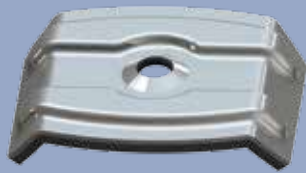

REISSER saddle washer for trapezoidal profile aluminium/EPDM

- Aluminium 1 mm with EPDM sealing 2 mm
- Hole diameter 7,3 mm, saddle washer length 45 mm
- For top chord installation of steel, aluminium and plastic roofings, also PMMA acrylic glass
- Stabilizes the profile board
- Avoids pressing in of the top chord
- No accumulation of dirt due to curvature

Designation	Angle in °	Chord width mm	EAN Item No. self-coloured	Pack
W15/20	15	20	4005674 65265 0 00745WA011-015020P2-1	100
W35/20	35	20	4005674 65267 4 00745WA011-035020P2-1	100
W30/23	30	23	4005674 65269 8 00745WA011-030023P2-1	100
W15/25	15	25	4005674 65271 1 00745WA011-015025P2-1	100
W27/25	27	25	4005674 65273 5 00745WA011-027025P2-1	100
W40/26	40	26	4005674 65275 9 00745WA011-040026P2-1	100
W35/28	35	28	4005674 65276 6 00745WA011-035028P2-1	100
W24/30	24	30	4005674 65277 3 00745WA011-024030P2-1	100

Please note:

Also available: lacquered in RAL.

For screws with \varnothing 10 mm and \varnothing 12 mm available on request.

The way to find the right saddle washer quick and easy? Ask for the REISSER saddle washer stencil!