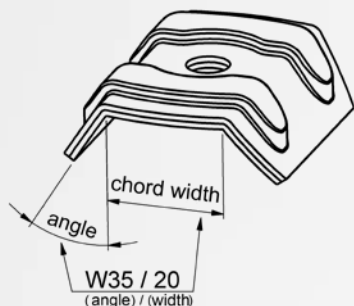

REISSER saddle washer for trapezoidal profile aluminium/EPDM

- Aluminium 1 mm with EPDM sealing 2 mm
- Hole diameter 7,3 mm, saddle washer length 45 mm
- For top chord installation of steel, aluminium and plastic roofings, also PMMA acrylic glass
- Stabilizes the profile board
- Avoids pressing in of the top chord
- No accumulation of dirt due to curvature

Designation	Angle in °	Chord width mm	EAN Item No. self-coloured	Pack
W15/20	15	20	4005674 65265 0 00745WA011-015020P2-1	100
W35/20	35	20	4005674 65267 4 00745WA011-035020P2-1	100
W30/23	30	23	4005674 65269 8 00745WA011-030023P2-1	100
W15/25	15	25	4005674 65271 1 00745WA011-015025P2-1	100
W27/25	27	25	4005674 65273 5 00745WA011-027025P2-1	100
W40/26	40	26	4005674 65275 9 00745WA011-040026P2-1	100
W35/28	35	28	4005674 65276 6 00745WA011-035028P2-1	100
W24/30	24	30	4005674 65277 3 00745WA011-024030P2-1	100

Designation	Angle in °	Chord width mm	EAN Item No. self-coloured	Pack
W38/30	38	30	4005674 65278 0 00745WA011-038030P2-1	100
W48/33	48	33	4005674 66786 9 00745WA011-048033P2-1	100
W23/34	23	34	4005674 65279 7 00745WA011-023034P2-1	100
W33/37	33	37	4005674 65280 3 00745WA011-033037P2-1	100
W17/40	17	40	4005674 65281 0 00745WA011-017040P2-1	100
W36/40	36	40	4005674 65282 7 00745WA011-036040P2-1	100
W32/54	32	54	4005674 65283 4 00745WA011-032054P2-1	100
W22/57	22	57	4005674 65284 1 00745WA011-022057P2-1	100