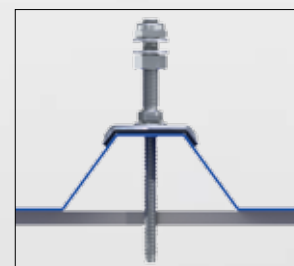

REISSER saddle washer for trapezoidal profile aluminium/EPDM

- Aluminium 1 mm with EPDM sealing 2 mm
- Hole diameter 7,3 mm, saddle washer length 45 mm
- For top chord installation of steel, aluminium and plastic roofings, also PMMA acrylic glass
- Stabilizes the profile board
- Avoids pressing in of the top chord
- No accumulation of dirt due to curvature

Designation	Angle in °	Chord width mm	EAN Item No. self-coloured	Pack
W15/20	15	20	4005674 65265 0 00745WA011-015020P2-1	100
W35/20	35	20	4005674 65267 4 00745WA011-035020P2-1	100
W30/23	30	23	4005674 65269 8 00745WA011-030023P2-1	100
W15/25	15	25	4005674 65271 1 00745WA011-015025P2-1	100
W27/25	27	25	4005674 65273 5 00745WA011-027025P2-1	100
W40/26	40	26	4005674 65275 9 00745WA011-040026P2-1	100
W35/28	35	28	4005674 65276 6 00745WA011-035028P2-1	100
W24/30	24	30	4005674 65277 3 00745WA011-024030P2-1	100

Please note:

Also available: lacquered in RAL.

For screws with \varnothing 10 mm and \varnothing 12 mm available on request.

The way to find the right saddle washer quick and easy? Ask for the REISSER saddle washer stencil!