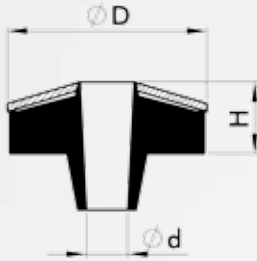

Mushroom sealing Stainless steel A2/EPDM PLD

- Washer stainless steel A2 1 mm
- EPDM sealing

Designation	Ø D mm	Screw Ø d mm	EPDM thickness mm	Height H mm	EAN Item No.	Pack
PLD	25	6,3-6,5	9	7	4005674 41609 2 000229P011-0640251-2 4005674 41630 6 000230V011-0690251-1	lose